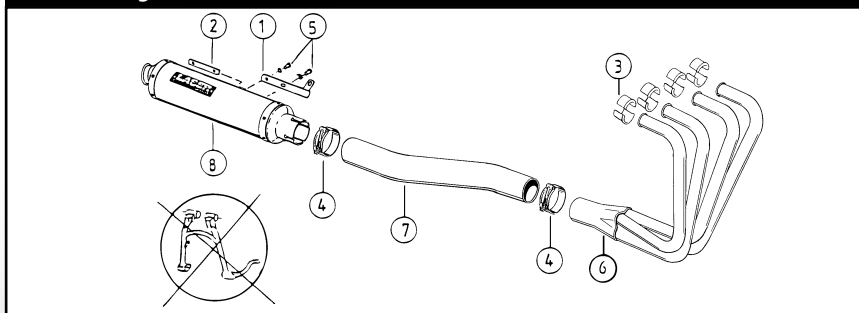

KAWASAKI

Z 1000 R

TECHNICAL DATA

YEAR : '82~'83
Model : Kawasaki Z 1000 R
Type : KZT00R
System : Laser K2, 4-1 system
Mufflerstyle : Alloy, Sport & Street legal

* **Orderno.**
 99.400306.F
 99.400306.E

Laser K2, Sport
 Laser K2, Street legal

4 in 1 system

Orderno.: 99.400306.*

PRODUCTLIST

Pos.	Qty	Description	Partno.
1	1	Mounting bracket	60.3026
2	1	Fittingstrap	16.1001
3	8	Collar	14.1203
4	1	Clamp 73,5 mmø	11.1025
	1	Clamp 78 mmø	11.1016
	2	Screw, M8x35	2066
	2	Nut, M8	2022
5	2	Bolt M8x16, DIN 933	1021
	2	Springwasher M8, DIN127B	2004
	1	Nut M10x1.25, DIN 934	2024
6	1	Downpipe unit	51.3001
7	1	Collector	50.3007
8	*1	Muffler, Sport	31.5079.MB(F)
	*1	Muffler, Street legal	31.5077.MB(E)